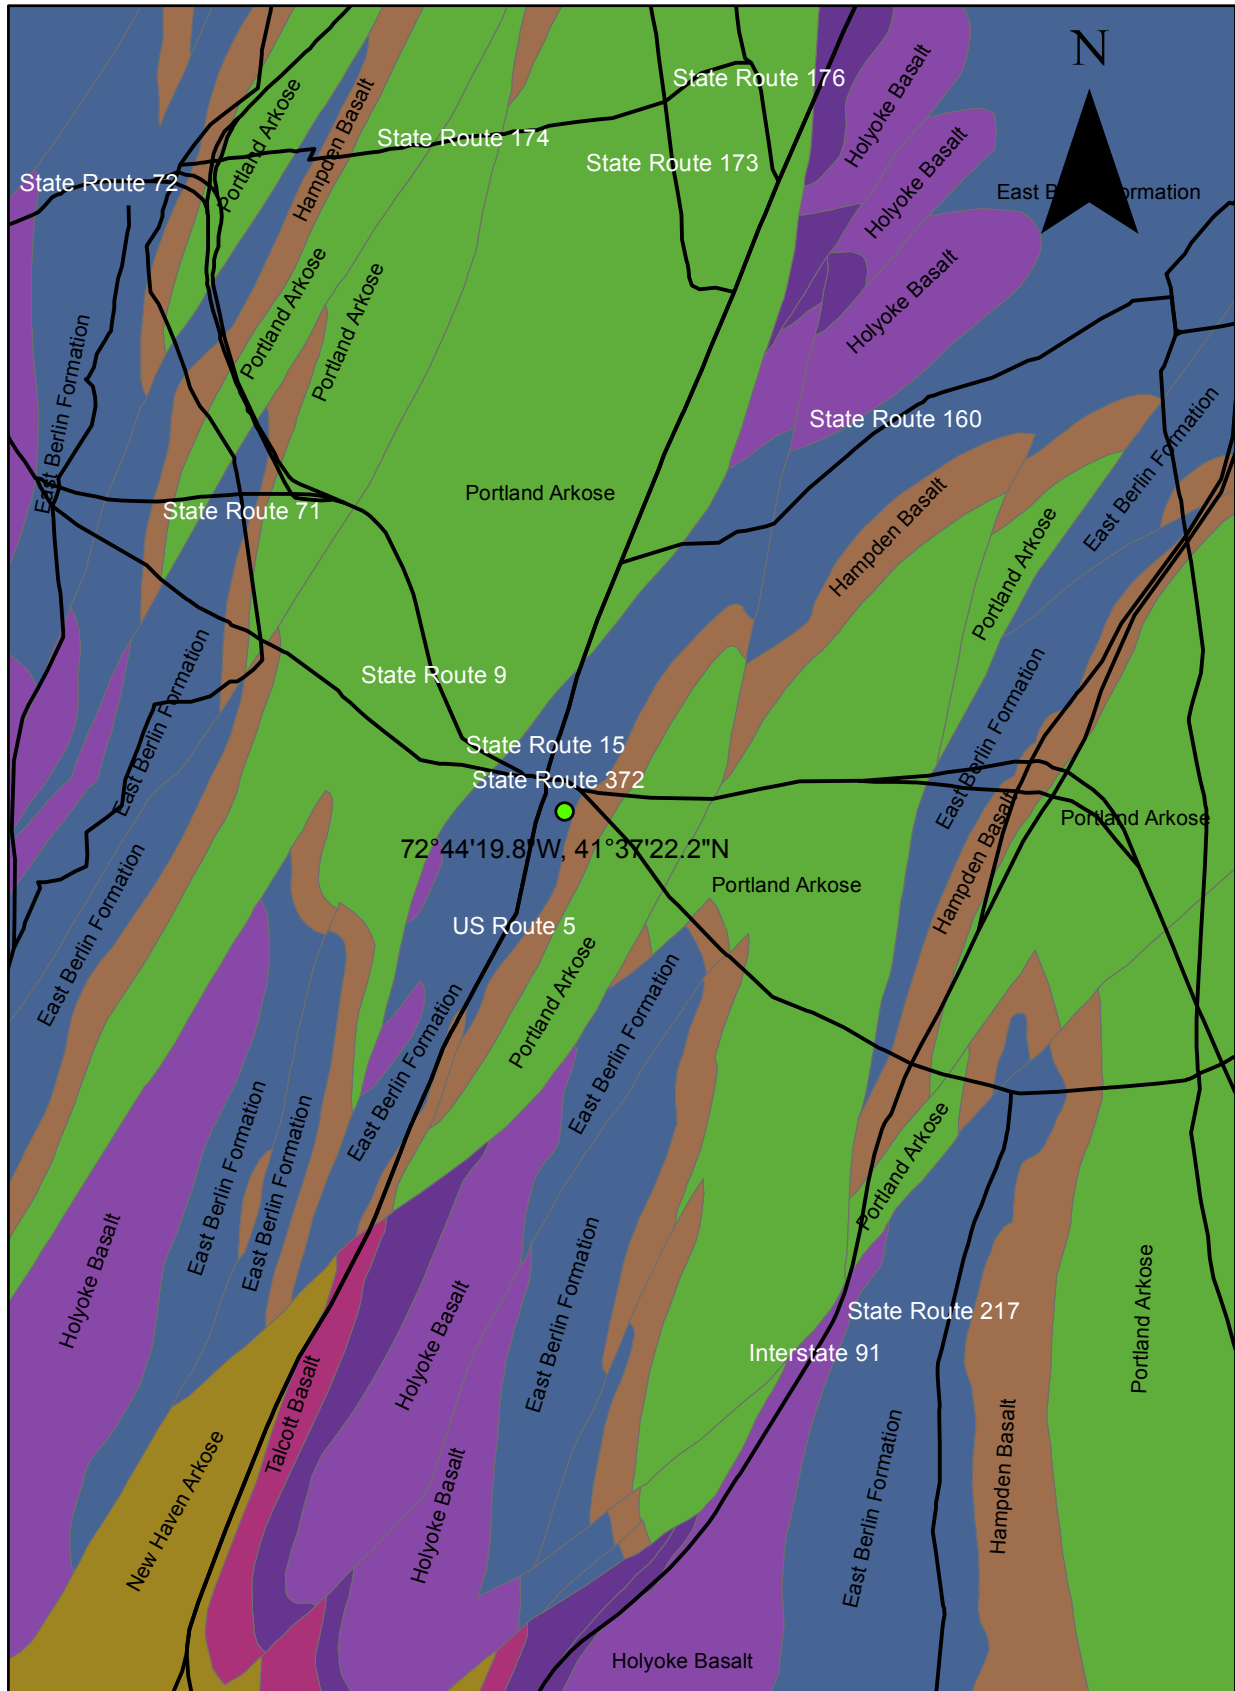

Hampden Basalt Locality Map

Map created by: Cullen Scheland
4/26/2015

Legend

- | | | |
|---|--|--|
|  East Berlin Formation |  Holyoke Basalt |  Portland Arkose |
|  Hampden Basalt |  New Haven Arkose |  Shuttle Meadow Formation |
| |  Talcott Basalt | |

Source: State of Connecticut, Dept. of Energy and Environmental Protection
Datum: D_North_American_1983
Projection: Lambert Conformal Conic